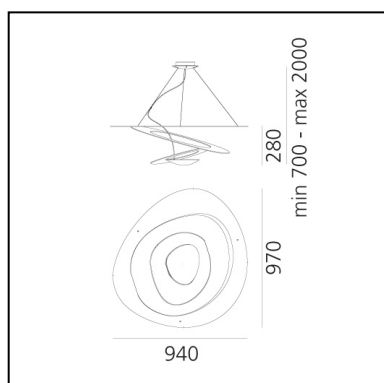

Pirce Suspension LED - 2700K - White

Giuseppe Maurizio Scutellà

IP 20    Dimmerable:  

LUMINAIRE

- Watt: **44W**
- Voltage: **220V-240V**
- Delivered lumens output: **3097lm**
- CCT: **2700K**
- Efficiency: **82%**
- Efficacy: **70.39lm/W**
- CRI: **90**
- Dimmable Typology: **Push**

PRODUCT CODE: 1254W10A

FEATURES

- Article Code: **1254W10A**
- Colour: **White**
- Installation: **Suspension**
- Material: **Aluminum**
- Series: **Design Collection**
- Environment: **Indoor**
- Area contract: **Residential**
- Emission: **Indirect**
- design by: **Giuseppe Maurizio Scutellà**

DIMENSIONS

- Length: **cm 94**
- Width: **cm 97**
- Height: **cm 28**
- Max Height from ceiling: **cm 200**
- Glow Wire Test: **650°**

SOURCES INCLUDED

- Category: **Led**
- Number: **1**
- Watt: **37W**
- Delivered lumens output: **3761lm**
- Color temperature (K): **2700K**
- CRI: **90**
- Color Tolerance: **MacAdam 2SDCM**