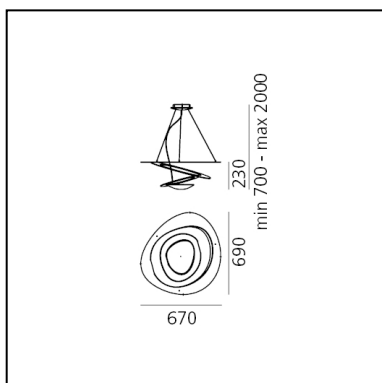

## LUMINAIRE

- Watt: **330W**
- Voltage: **220V-240V**
- Delivered lumens output: **3686lm**
- CCT: **3000K**
- Efficiency: **64%**
- Efficacy: **11.17lm/W**
- CRI: **100**

## DIMENSIONS

- Length: **cm 67**
- Width: **cm 69**
- Height: **cm 23**
- Max Height from ceiling: **cm 200**
- Impact Resistance: **N/D**
- Glow Wire Test: **650°**