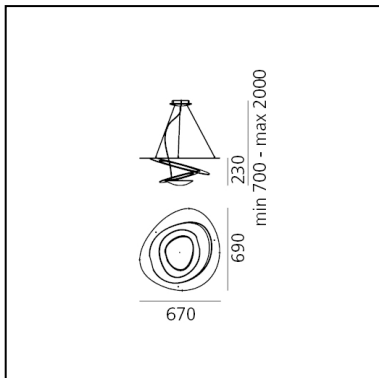

Pirce Mini Suspension LED - 2700K - White

Giuseppe Maurizio Scutellà

IP 20    Dimmerable:  

LUMINAIRE

- Watt: **44W**
- Voltage: **220V-240V**
- Delivered lumens output: **3097lm**
- CCT: **2700K**
- Efficiency: **82%**
- Efficacy: **70.39lm/W**
- CRI: **90**
- Dimmable Typology: **Push**

PRODUCT CODE: 1256W10A

FEATURES

- Article Code: **1256W10A**
- Colour: **White**
- Installation: **Suspension**
- Material: **Aluminum**
- Series: **Design Collection**
- Environment: **Indoor**
- Area contract: **Residential**
- Emission: **Indirect**
- design by: **Giuseppe Maurizio Scutellà**

DIMENSIONS

- Length: **cm 67**
- Width: **cm 69**
- Height: **cm 23**
- Max Height from ceiling: **cm 200**
- Impact Resistance: **N/D**
- Glow Wire Test: **650°**

SOURCES INCLUDED

- Category: **Led**
- Number: **1**
- Watt: **44W**
- Color temperature (K): **2700K**
- CRI: **90**
- Color Tolerance: **MacAdam 2SDCM**