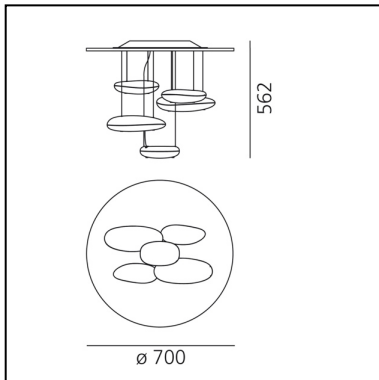

Mercury Mini Ceiling LED 2700K

Ross Lovegrove

IP20     Dimmerable: +  -

LUMINAIRE

- Watt: **29W**
- Voltage: **220V-240V**
- Delivered lumens output: **1447lm**
- CCT: **2700K**
- Efficiency: **54%**
- Efficacy: **49.90lm/W**
- CRI: **90**
- Dimmable Typology: **Push**

DESCRIPTION

Range extension of Mercury series, in smaller dimension. "A ceiling fixture that places a floating assembly of large pebbles below a simple modern disc. These in turn reflect each other bouncing light between their taught bio - morphic surfaces and reflecting the environment around them. During the day the piece acts as a sculptural object reflecting the dynamics of natural light and the movement of people around them." Materials: structure in brushed stainless steel and painted aluminum. Light fixtures in chromed aluminium. Hanging in chromed plastic.

PRODUCT CODE: 1476W10A

FEATURES

- Article Code: **1476W10A**
- Colour: **Polished chrome**
- Installation: **Ceiling**
- Material: **Aluminium, ABS, steel**
- Series: **Design Collection, Hydro**
- Environment: **Indoor**
- Area contract: **Hospitality, Office, Residential**
- Emission: **Indirect**
- design by: **Ross Lovegrove**

DIMENSIONS

- Height: **cm 56.2**
- Diameter: **cm 70**
- Glow Wire Test: **650°**

SOURCES INCLUDED

- Category: **Led**
- Number: **1**
- Watt: **29W**
- Color temperature (K): **2700K**
- CRI: **90**
- Color Tolerance: **MacAdam 2SDCM**